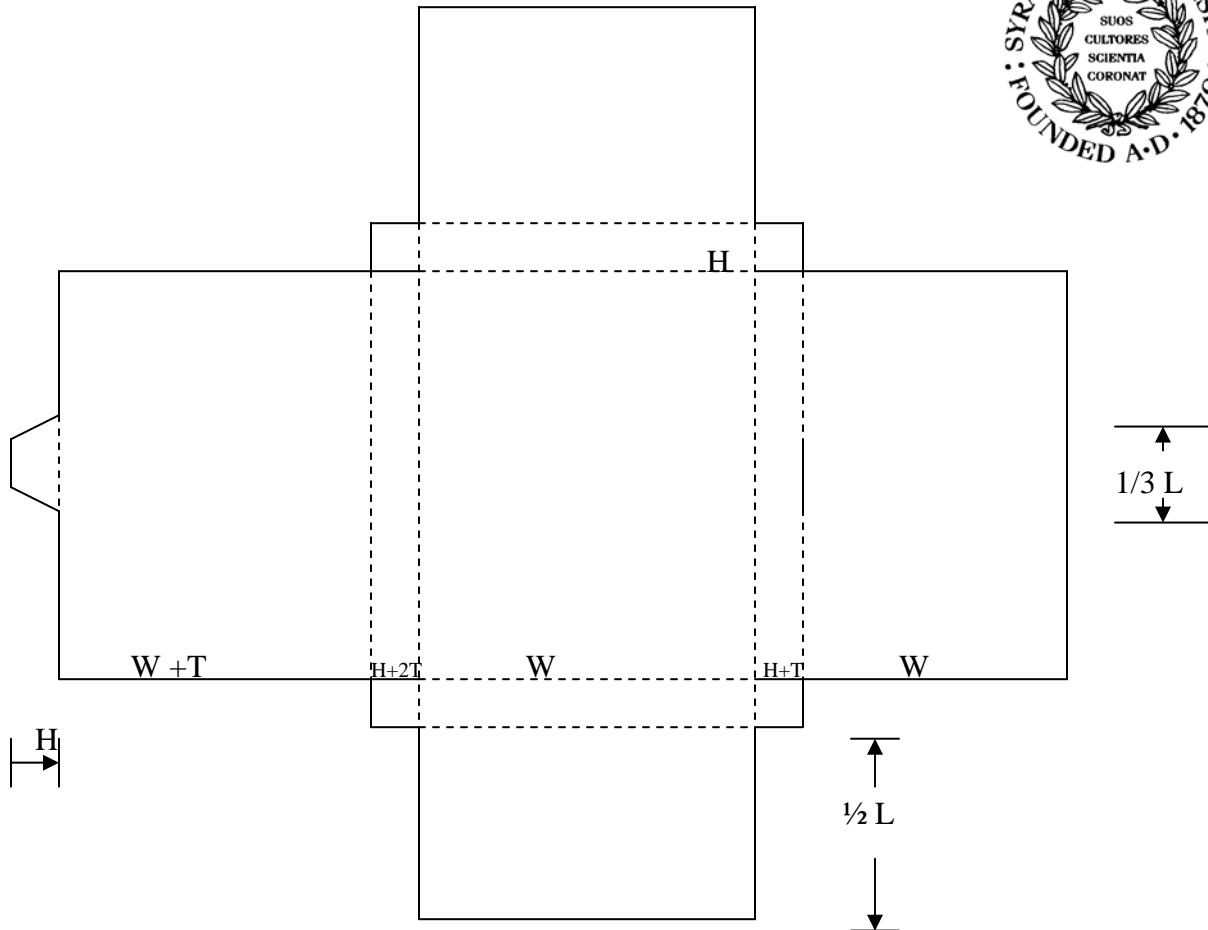

**Tuxedo Box Template**

————— Cut  
 - - - - - Fold (all folding is with crease on inside)  
 L – Length of Book  
 W – Width of Book  
 H - Thickness of Book  
 T – Thickness of Board

**Materials & Tools**

- .020 calendared lig free board
- Bone folder
- Scissors
- Mat knife
- Set Square & ruler
- Self-healing cutting mat

Use offcut of board to measure Length, height etc.